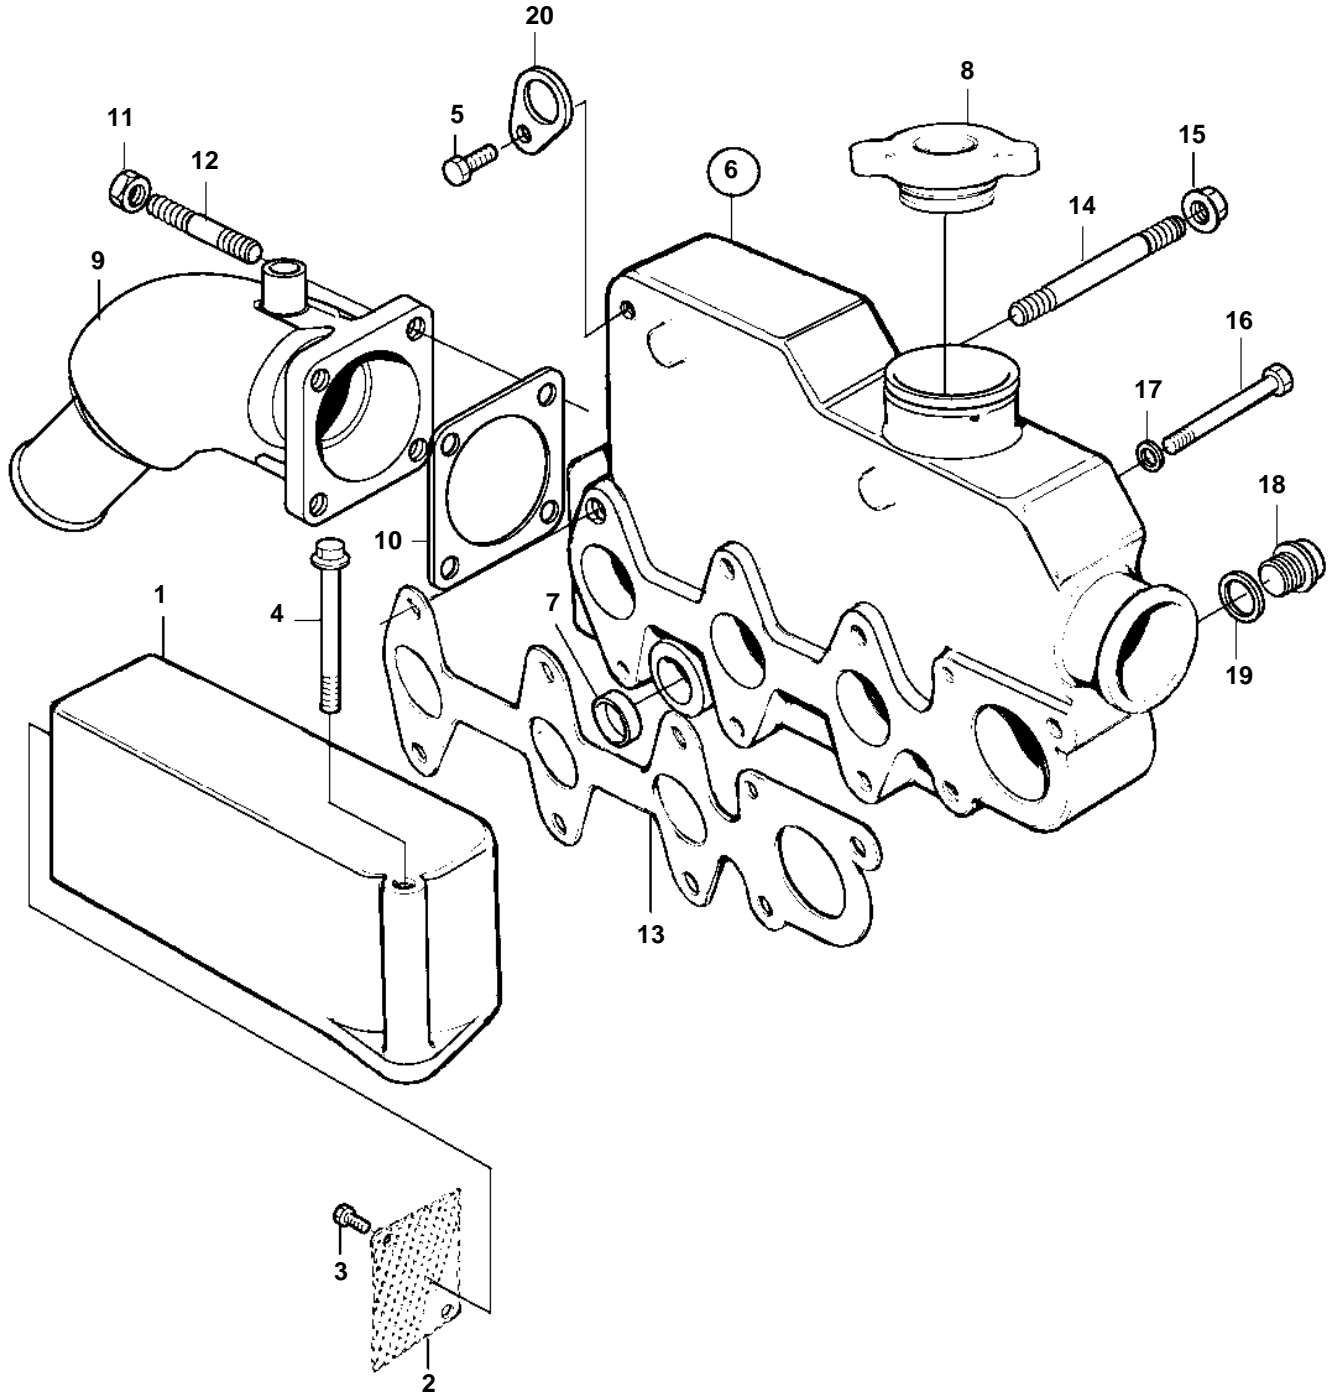

MD2020B

MD2020B

REF	PART NO.	QTY	DESCRIPTION	SEE SEC.	NOTES
1	3580242	1	Air inlet		
2	861900	1	Retainer		
3	861902	2	Screw		
4	861899	2	Flange screw		
5	861870	1	Screw		
6	3580244	1	Heat exchanger housi		
7	861857	1	· Plug		
8	861905	1	Cover		
		1	Cover	573	ALT. When separate expansion tank is being used.
9	861906	1	Exhaust riser		
10	861907	1	Gasket		
11	948645	4	Lock nut		
12	953042	4	Stud		
13	3580245	1	Gasket		
14	861914	2	Stud		
15	945407	2	Flange nut		(861915)
16	3580246	2	Screw		
	861912	4	Screw		
17	861913	6	Spring washer		
18	861918	1	Plug		
19	861917	1	Gasket		
20		1	Lifting eye		